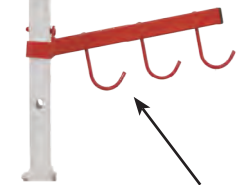

**Innovative Trim Panel Bag**  
Part # SSPC-TB 49"w x 38"h

**Innovative Headlight Bag**  
Part # SSPC-HB 24"w x 38"h

**Innovative Pan™**  
Part # I-PAN  
Width: 22" Length: 28" Depth 5"  
7 Dividers

**Innovative RO Holder™**  
Part # SSPC-RO

**Innovative Parts Pan™**  
Part # SSPC-PP

**Innovative Hardware Tray™**  
Part # SSPC-DHT

**Telescoping Support arms set**  
18 to 27 inch range  
Part # SSPC-BAS-EXT

**Innovative Hanger Bracket™**  
Part # SSPC-HBK

**Innovative Molding Holder**  
Part # SSPC-MH

**Innovative Shelf Mat**  
Part # SSPC-DSM