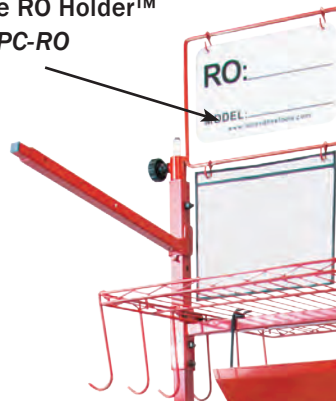

**Innovative Trim Panel Bag**  
Part # SSPC-TB 49"w x 38"h

**Innovative Headlight Bag**  
Part # SSPC-HB 24"w x 38"h

**Innovative Pan™**  
Part # I-PAN  
Width: 22" Length: 28" Depth 5"  
7 Dividers

**Innovative RO Holder™**  
Part # SSPC-RO

**Innovative Parts Pan™**  
Part # SSPC-PP

**Innovative Hardware Tray™**  
Part # SSPC-DHT

**Telescoping Support arms set**  
18 to 27 inch range  
Part # SSPC-BAS-EXT

**Innovative Hanger Bracket™**  
Part # SSPC-HBK