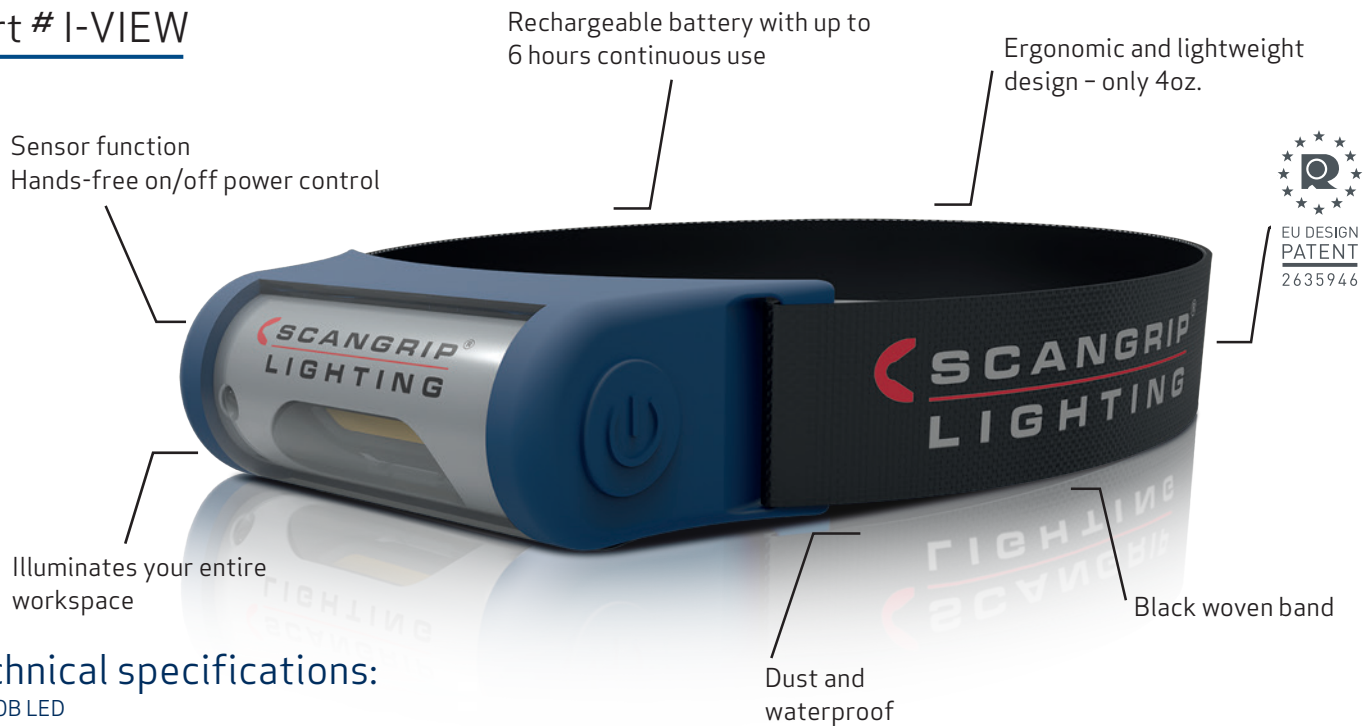

## I-VIEW

### Superior hands-free illumination

**INNOVATIVE**  
TOOLS & TECHNOLOGIES, INC.  
**Exclusive U.S. Distributor**

With the launch of our brand new I-VIEW headlamp, we are pursuing our vision to design innovative work lights for the professional end-user. There is no need to be limited in what you see. As alluded to in the product name, our new headlamp I-VIEW lights up your entire field of view: I-VIEW – see all you can see. The lamp is made to make your job easier, and there is no longer need for extra lighting. As opposed to other headlamps on the market, I-VIEW illuminates your entire workspace and you avoid turning your head to light up the area where you work.

#### Technical specifications:

- 2W COB LED
- 300/500 lux@0.5m
- 80/160 lumen
- 6h/3h operating time
- 2 step light function / step 1: 50% step 2: 100%
- 4h charging time
- 3.8V 1600 mAh li-poly
- IK07
- IP65
- 4 oz.

#### PROFESSIONAL WORK LIGHT

Simply by waving your hand in front of the lamp, you will turn on the light when needed and when the lamp is set to sensor mode, the light can easily be switched on/off, even when wearing gloves. Combined with the low weight and robust sleek design, the new I-VIEW headlamp is much more than just a headlamp. Using the newest battery technology, there is simply no need for extra battery supplies, making your job more efficient. See more info at: