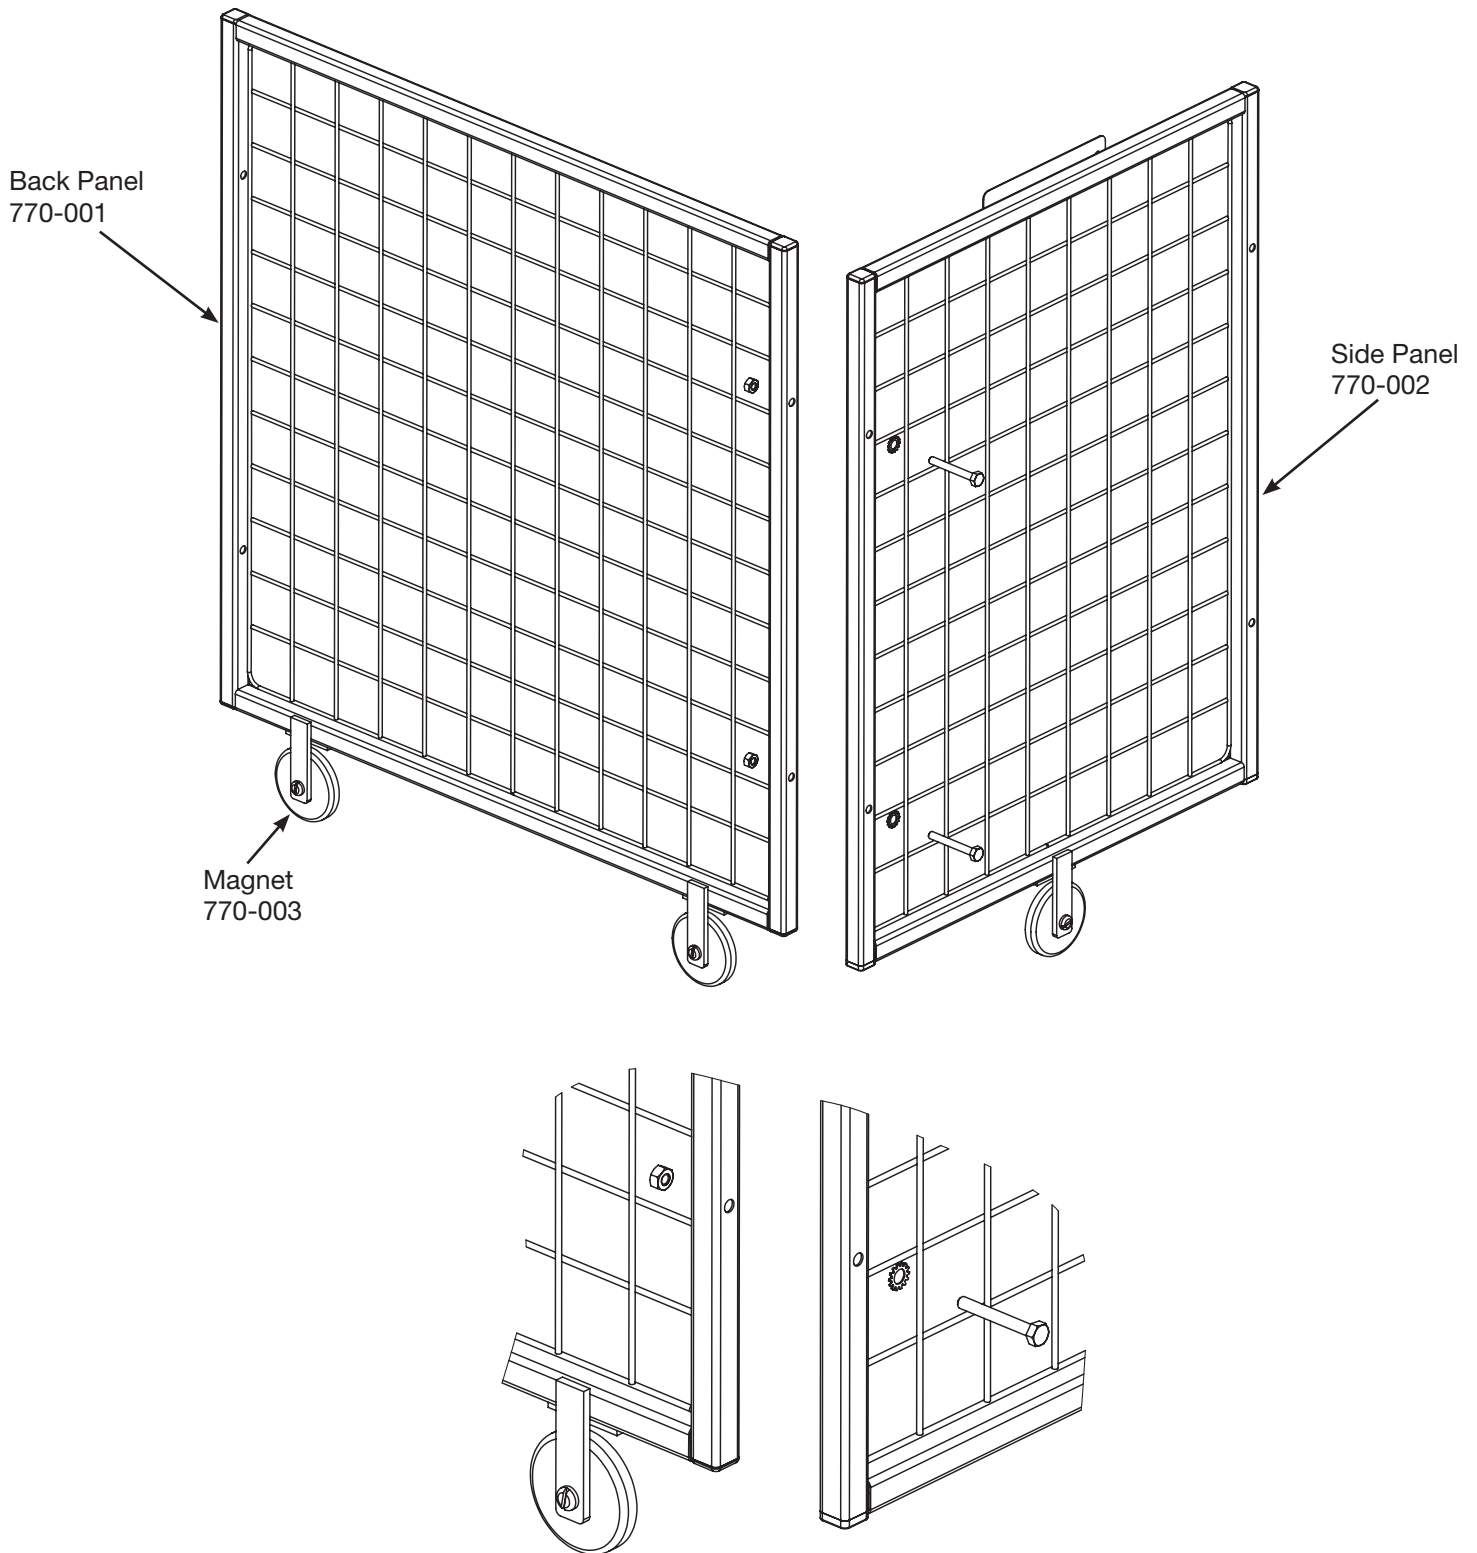

Innovative Corner Store™ Assembly Instructions

P/N I-CS

The Innovative Corner Store™ can be assembled as a right or left configuration.
Left configuration shown above. Reverse assembly for right side configuration.