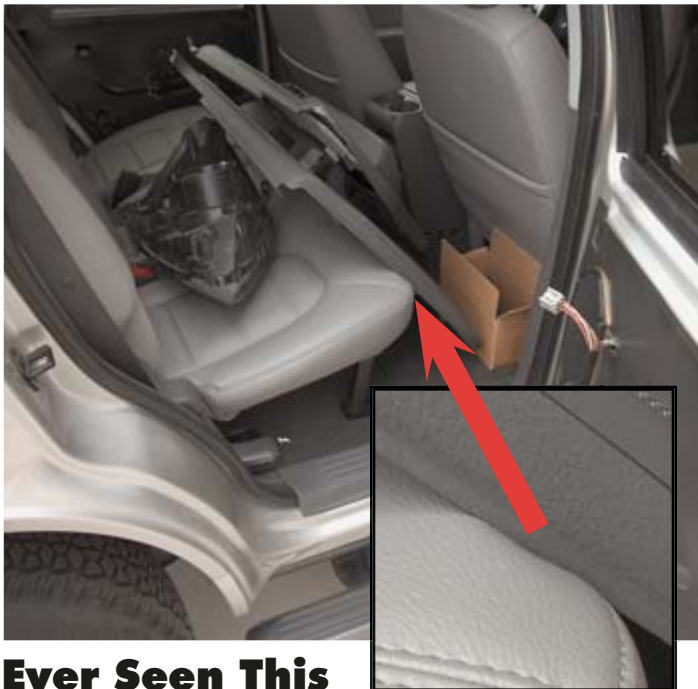

Customize the Parts Cart

RO Holder
P/N SSPC-RO

Parts Pan
P/N SSPC-PP

Hardware Tray
P/N SSPC-HT

Deep Basket
P/N SSPC-DB

Hanger Bracket
P/N SSPC-HBK

Parts Bags
Three Sizes Available

Panel Train
P/N SSPC-PT

SuperStorage™

Padded Parts Bags

Quality Equipment for Quality Shops

Protect Expensive
Trim Panels • Headlights • Mirrors
From Dust and Damage

Ever Seen This
Happen in YOUR Shop?

Parts Bags come in the following sizes: