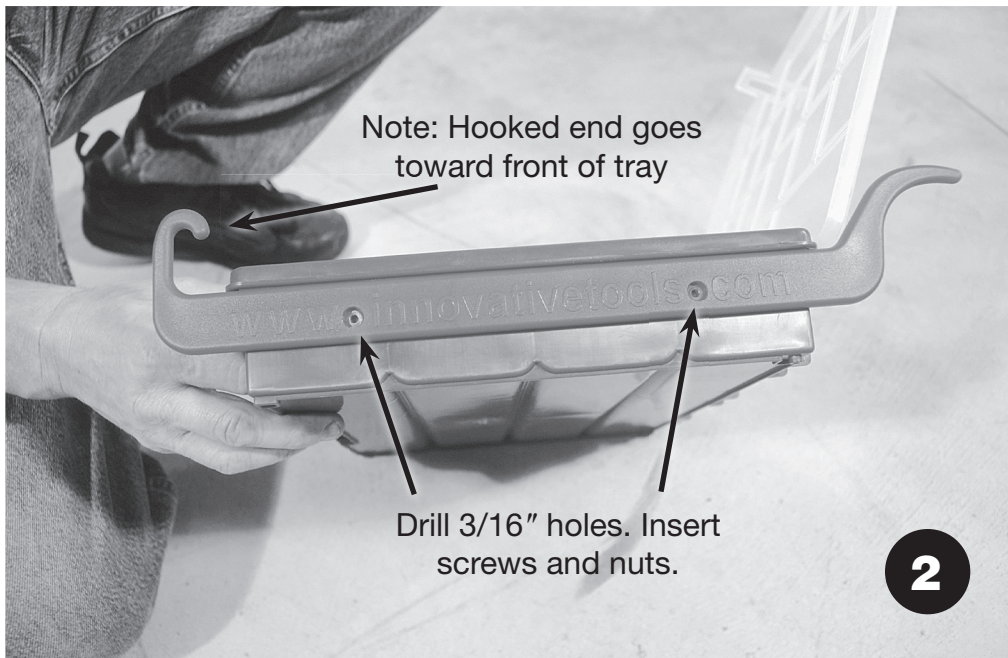

Innovative Hardware Tray Assembly Instructions

Trays can be stored with the carts when not in use.

Note: Sanford Peel-Off China Marker (Part # 02089) works great for writing tray contents on clear lid of hardware tray. Markings can be easily wiped off with a dry towel.

Wet Erase Markers also work great.