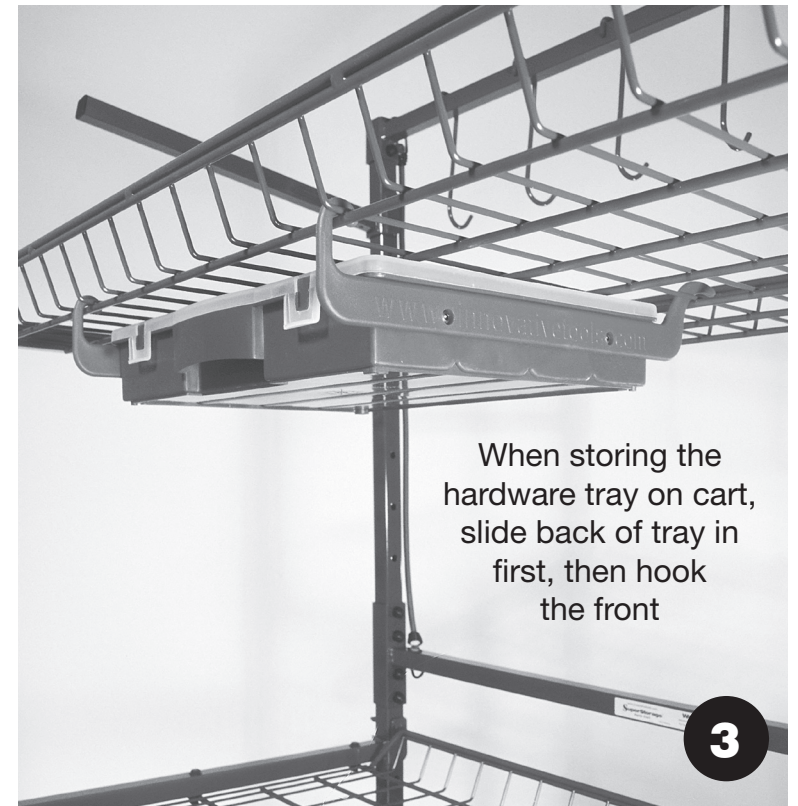

Innovative Hardware Tray Assembly Instructions

Trays can be stored with the carts when not in use.

Note: Sanford Peel-Off China Marker (Part # 02089) works great for writing tray contents on clear lid of hardware tray. Markings can be easily wiped off with a dry towel.